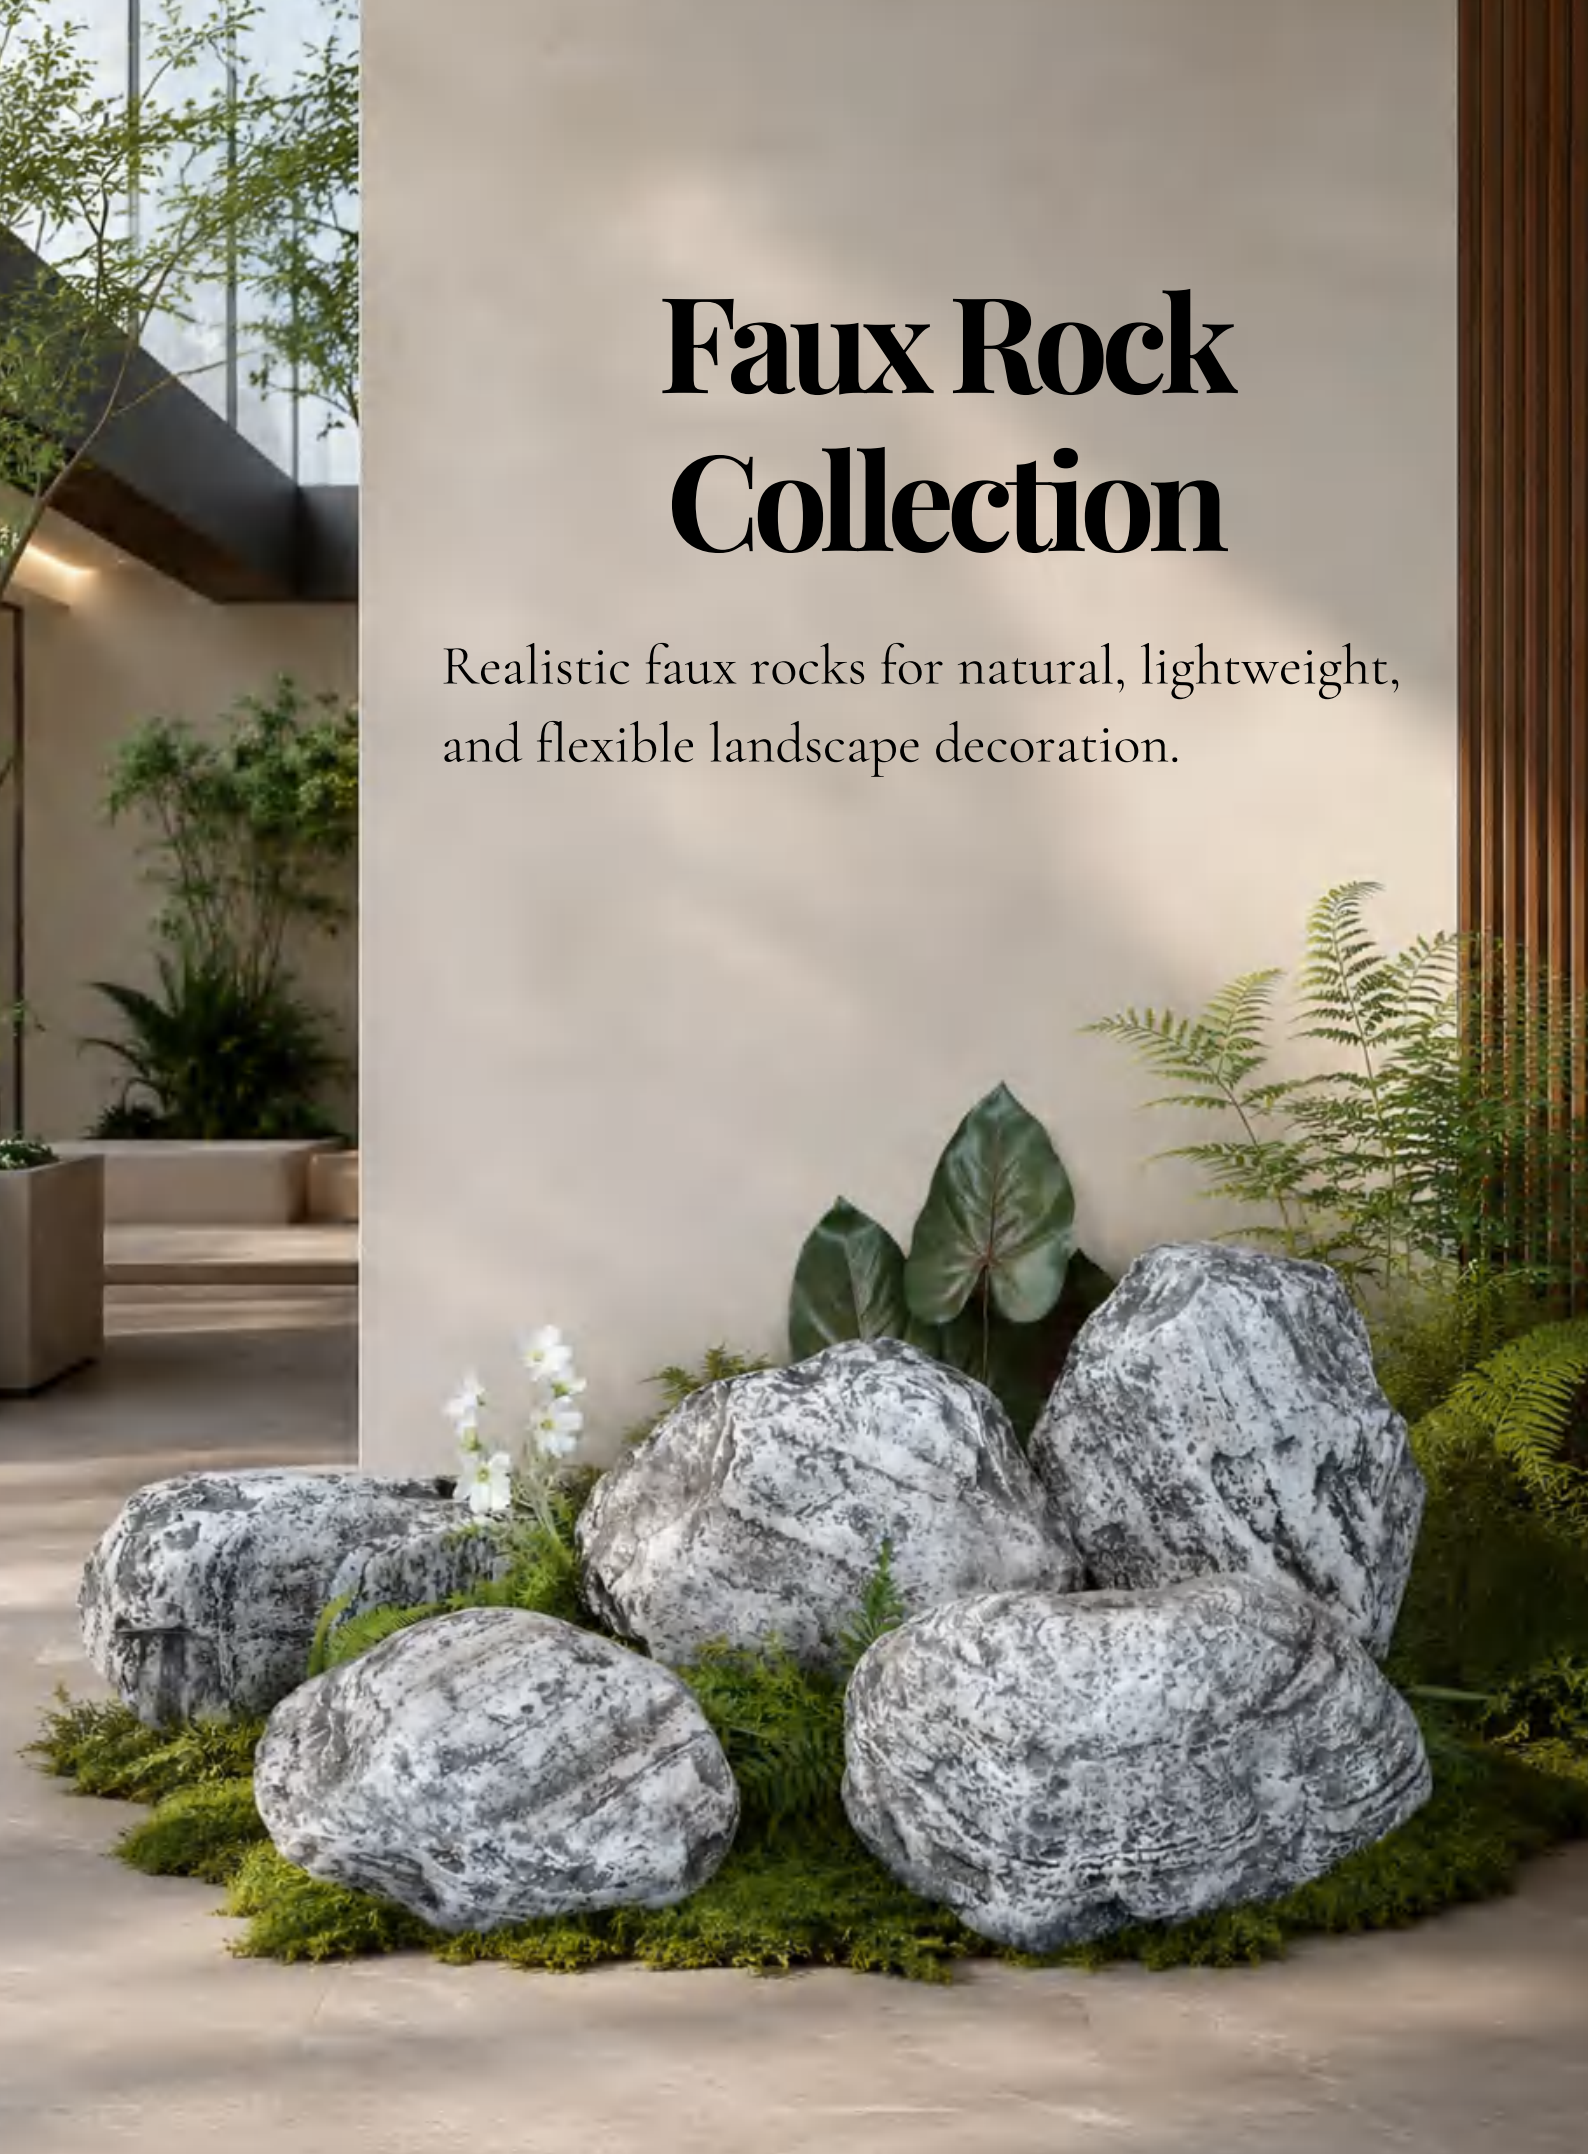

# Light-Up Faux Rocks

These plug-in faux rock lights feature a realistic stone texture for seamless integration. Perfect for landscaping, garden paths, and decorative displays, they provide warm, atmospheric illumination to enhance any outdoor or indoor setting.