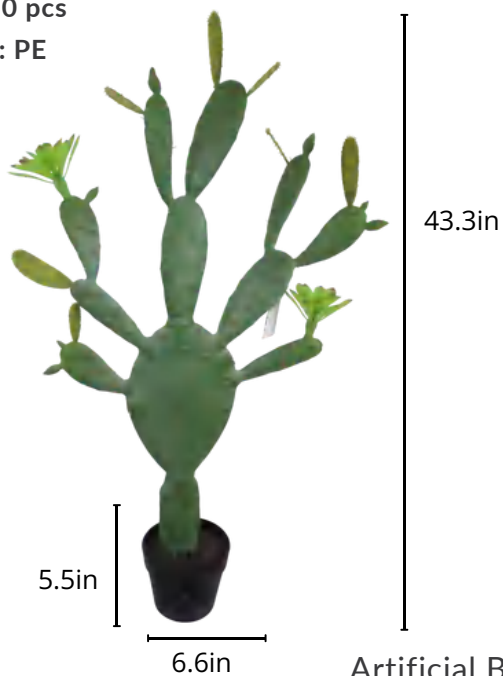

Pot : H:14cm/5.5in D:17cm/6.6in

Carton Size : 128*60*18

Package Quantity: 2

MOQ : 20 pcs

Material: PE

Artificial Bunny Ear Cactus

BUNNY EAR CACTUS

15425078

H:113cm/44.5in

Pot : H:13cm/5.1in D:16cm/6.3in

Carton Size : 129*39*18

Package Quantity: 4

MOQ : 20 pcs

Material: PE

Artificial Bunny Ear Cactus

15425079