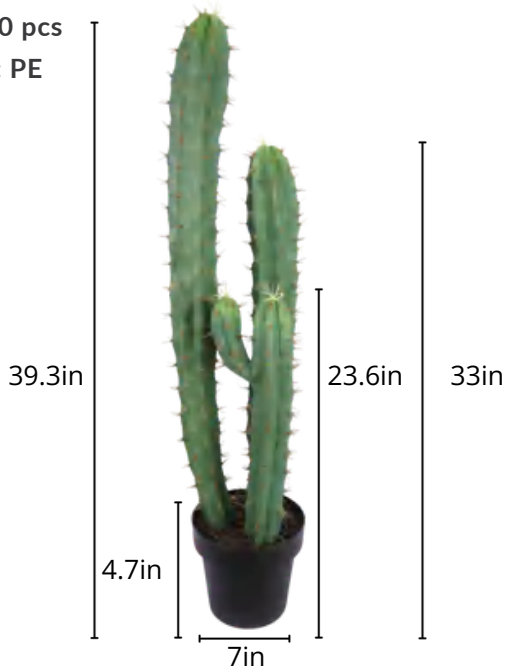

15425044

H:100cm/39.3in 84cm/33in 60cm/23.6in

Pot : H:12cm/4.7in D:18cm/7in

Carton Size : 119*30*20cm

Package Quantity: 2

MOQ : 20 pcs

Material: PE

PE Potted Artificial Column Cactus Myrtillocactus