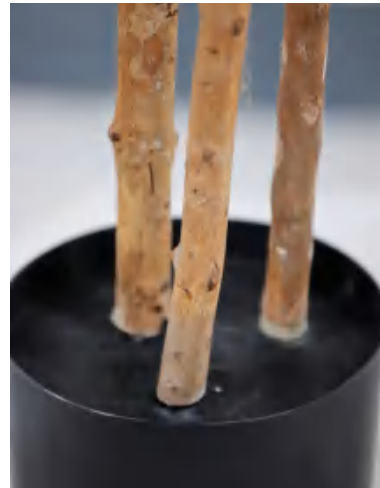

FAUX OLIVE TREE

Artificial Olive Tree with Real Trunk - 62.9"

Item No.: 14425010

Description

Bring timeless greenery into your space with this artificial Olive tree featuring a real wood trunk. Designed with dark green olive leaves, lifelike foam olives in varied sizes and colors, this faux olive tree offers an elegant and realistic look for both residential and commercial interiors.

Product Specification

- 160cm/62.9"
- Real wood trunk
- Dark green olive leaves
- Foam olives, varied size & color
- Glossy textured olive fruits
- Easy assembly, no extra shaping
- Package Quantity: 4
- MOQ: 52pcs