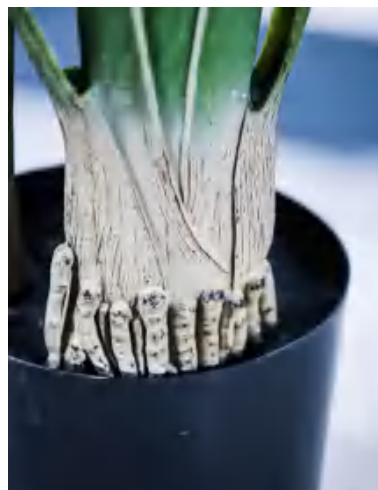

FAUX MONSTERA PLANT

Faux Monstera Tree in Planter -62.9"

Item No.: 14425017

Description

This Artificial Monstera Tree features 11 deep green split leaves in varied sizes for a realistic texture. Built with clear root textures, natural coloring, and grouped in 3 leaf clusters. This faux monstera makes a lush decorative accent for any indoor space.

Product Specification

- 160cm/62.9"
- PE leaves
- 11 split leaves
- Deep green leaves, varied sizes
- 3 grouped leaf clusters
- Small Black Plastic Pot with Faux Moss Included
- Packing: 106*36*20cm
- Package Quantity: 4
- MOQ: 52pcs