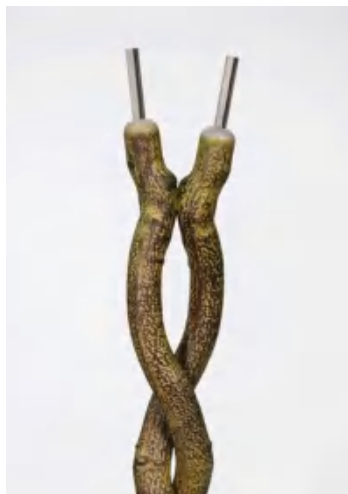

FAUX OLIVE TREE

Detachable Faux Olive Tree Potted-59"

Item No.: 30825Y068

Description

This faux Olive tree features a detachable trunk for easy assembly, silk leaves with a weathered white-tip finish, realistic foam olive fruits, and a naturally textured trunk and perfect for indoor décor.

Product Specification

- Overall, 150cm/59" Tall
- Pot: 14.5cm/5.7" Tall x 17cm/6.6" Wide
- Silk Leaves & Weathered White-tipped Leaves
- Detachable Trunk Design
- Foam Fruits in Various Colors and Sizes
- Spiral-shaped Trunk
- Textured Trunk with Natural Color Finish
- Small Black Plastic Pot with Faux Moss
- Packing: 165*34*18
- Packaging Rate: 0*4