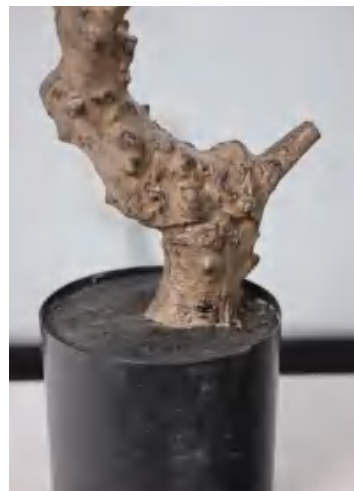

ARTIFICIAL FICUS TREE

Artificial Ficus Tree with Textured Trunk-82.6"

Item No.: 19025002

Description

This lifelike artificial Ficus tree features rubberized fabric shaped leaves with vivid veins, a textured trunk with refined coloring, and a custom root design. Perfect for commercial and indoor decoration.

Product Specification

- Overall, 210cm/82.6" Tall
- Rubberized Fabric Leaves
- Natural-looking Textured Trunk
- Unique Custom-designed Root Base
- Durable structure ideal for indoor & commercial use
- Small Black Plastic Pot with Faux Moss