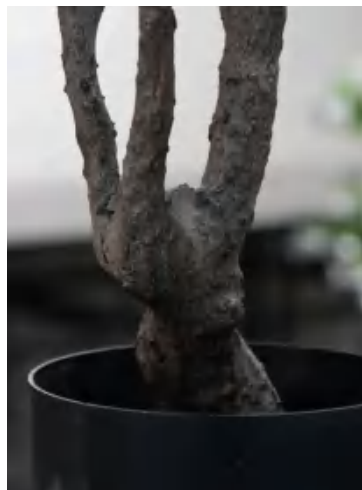

ARTIFICIAL DOGWOOD TREE

Silk Artificial Dogwood Tree -55.1"

Item No.: 158A5009-140

Description

Bring a light and natural greenery effect to your display with this 1.4m artificial dogwood tree. Made of PE, fabric, and iron wire, it features layered foliage clusters, a slim natural silhouette, and a detachable design for easier shipping and arrangement.

Product Specification

- Tall: 55.1"/140cm
- Material: PE, fabric, iron wire
- Layered foliage clusters
- Slim natural silhouette
- Light green effect
- Detachable design
- Package Quantity: 1
- Packing: 151 * 28 * 28 cm
- MOQ: 10 pcs