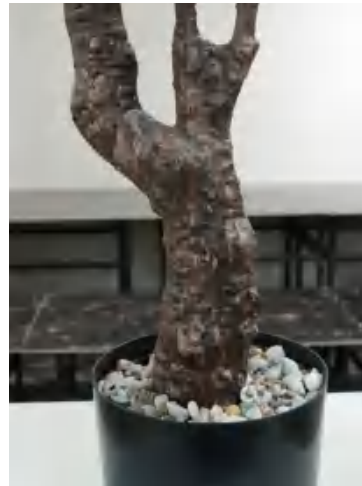

ARTIFICIAL CRIMSON FIRE LOROPETALUM TREE

Artificial Crimson Fire Loropetalum Tree -74.8"

Item No.: 158B4016-190

Description

Add a rich and distinctive foliage accent to your space with this 1.9m artificial crimson fire Loropetalum tree. Made of PE, fabric, and iron wire, it features dark red leaves, a natural branching structure, and a detachable design for easier transport and display.

Product Specification

- Tall: 74.8"/190cm
- Material: PE, fabric, iron wire
- Dark red foliage
- Natural branching structure
- Distinctive decorative look
- Detachable design
- Package Quantity: 1
- Packing: 181 * 28 * 28 cm
- MOQ: 10 pcs