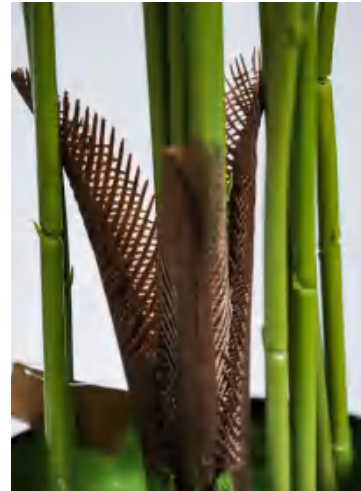

A Style Artificial Areca Palm Tree Faux Tropical Indoor Plant – 70.9"

Item No.: 144100200005

Description

Add lush tropical vibes to your interior with this Artificial Areca Palm Tree. Featuring detachable parts, layered gradient leaves, and a realistic moss-covered base, it's an ideal plant for styling modern commercial and residential spaces.

Product Specification

- Overall, 180cm/70.9"
- Detachable Design
- Rubber Fabric Leaves
- Various Leaf Sizes
- Gradient Green Color
- Realistic Root Structure
- Faux Moss Included
- Packing: 95*32*18
- MOQ: 52pcs