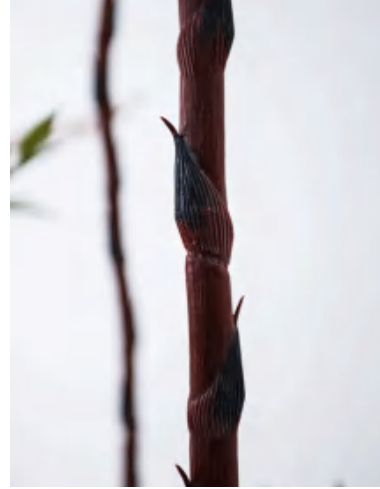

ARTIFICIAL NANDINA PLANT

Artificial Nandina Tree -70.8"

Item No.: 15425026

Description

This tree is crafted with PE leaves in varied sizes. The deep green veins and natural leaf arrangement create a lush appearance. Supported by slender trunks, the structure mimics real growth for added authenticity.

Product Specification

- 180cm/70.8"
- Pot Size: H: 17cm/6.6". D: 20cm/7.8".
- PE leaves with clear texture
- Mix of light and dark green foliage, variable sizes for realism
- Four slim trunks in dark brown with red tones and white highlights
- Packing: 205*40*20cm
- Package Quantity: 4
- MOQ: 24pcs