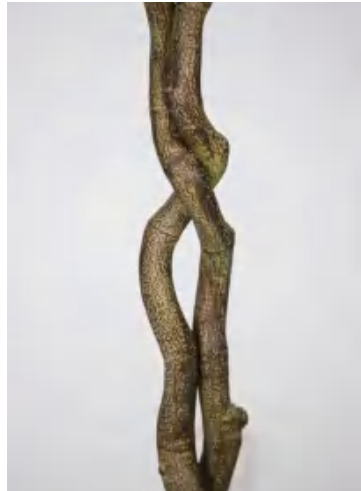

FAUX OLIVE TREE

Faux Olive Tree with Silk Leaves-70.8"

Item No.: 30825Y067

Description

This faux Olive tree features a detachable trunk for easy assembly, silk leaves with a weathered white-tip finish, realistic foam olive fruits, and a naturally textured trunk and perfect for indoor décor.

Product Specification

- Overall, 180cm/70.8" Tall
- Pot: 14.5cm/5.7" Tall x 17cm/6.6" Wide
- Silk Leaves & Weathered White-tipped Leaves
- Detachable Trunk Design
- Foam Fruits in Various Colors and Sizes
- Leaves firmly attached, not easy to fall off
- Textured trunk with natural color finish