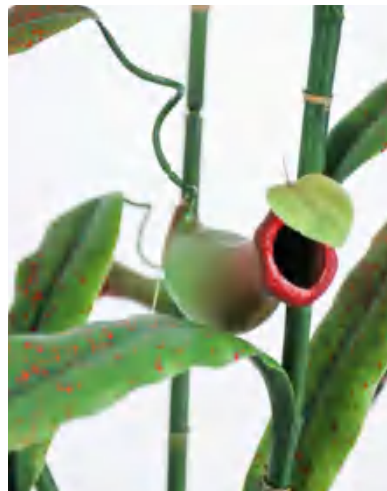

FAUX PITCHER PLANT

Faux Pitcher Plant with Realistic Texture -39.4"

Item No.: 15425019

Description

Our 39.4in faux pitcher plant is a unique piece. The PE hard plastic leaves feature a realistic texture with red spots, while the varying sizes at the end of the leaves mimic real growth. The bendable stems allow you to easily shape, making it a truly personalized addition to any space.

Product Specification

- 100cm/39.4"
- Pot Size: H: 12cm/4.7". D: 15cm/5.9".
- Realistic PE hard plastic leaves
- Natural red spots
- Bendable stems
- Small Black Plastic Pot Included