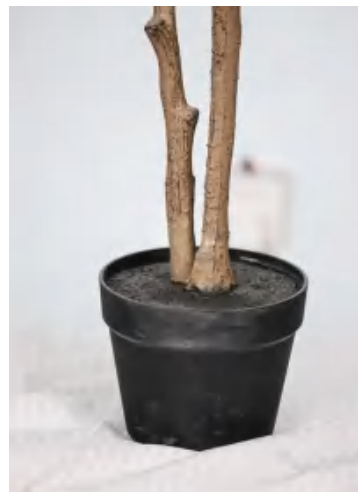

FAUX OLIVE TREE

Artificial Potted Indoor Faux Olive Tree-62.9"

Item No.: 19025003

Description

This faux Olive tree features gradient foam olive fruits of varying sizes, weathered white-tipped leaves, and a naturally colored trunk. Realistic, durable, and perfect for indoor décor or commercial display.

Product Specification

- Overall, 160cm/62.9" Tall
- Foam Fruits in Various Colors and Sizes
- Weathered White-tipped Leaves
- Color-treated trunk
- Natural-looking finish, perfect for interior décor
- Small Black Plastic Pot with Faux Moss