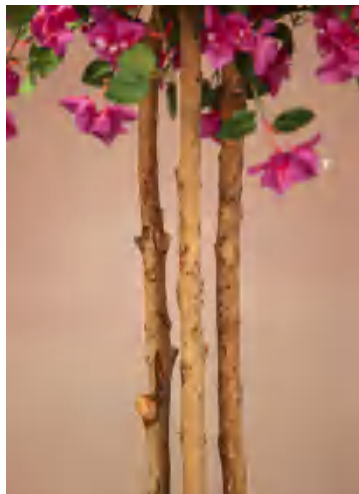

Faux Tree Artificial Potted Bougainvillea Trees-41.3"

Item No.: 198SR25-FFSJM-001

Description

Add instant tropical charm with our faux Bougainvillea trees. Designed for durability and realism, these vibrant trees are perfect for hotels, malls, and event spaces—no watering or pruning needed.

Product Specification

- Overall, 105cm/41.3" Tall
- 3 Rods
- Silk Petals with White Floral Core
- True Trunk
- Umbrella-shaped
- Small Black Plastic Pot with Faux Soil Included
- Size and color can be customized.
- Packing: 105*16*16
- Packaging Rate: 2*0