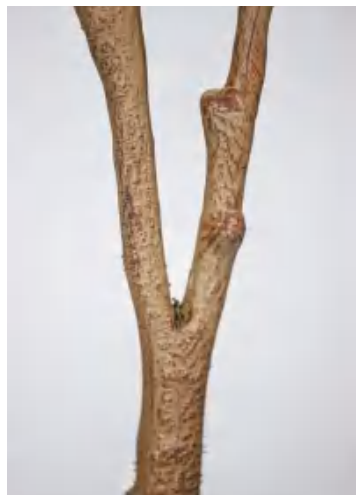

FAUX OLIVE TREE

Faux Olive Tree Potted with Natural Trunk Texture-70.8"

Item No.: 19225019

Description

This faux Olive tree features silk leaves with a weathered white-tip finish, downward-curving design, and a textured trunk for a natural touch—perfect for indoor decor with zero maintenance.

Product Specification

- Overall, 180cm/70.8" Tall
- Pot: 14.5cm/5.7" Tall x 17cm/6.6" Wide
- Silk Leaves for a Lifelike Texture
- Downward-curving Leaf Design
- Weathered White-tipped Leaves
- Detailed Trunk with Natural-looking Vein and Color Treatment
- Small Black Plastic Pot with Faux Soil