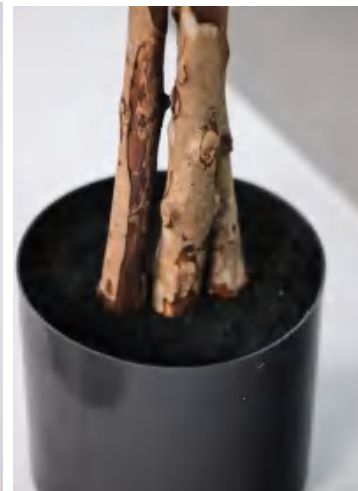

ARTIFICIAL FICUS TREE

Natural-Looking Ficus Artificial Tree-59"

Item No.: 198SR25-FFRS-001

Description

Crafted with meticulous detail, this faux Ficus features hand-shaped leaves and bendable branches for customizable styling. The natural-looking trunk and dense foliage create an organic vibe.

Product Specification

- 150cm/59" Tall
- Pot, 14cm/5.5" Tall x 17cm/6.6" Wide
- Rubberized Fabric Leaves
- True Trunk
- Dense, Lush Foliage for a Full Appearance
- Color-treated Natural-looking Trunk
- Naturally Layered Shape
- Packing: 150*20*20
- Packaging Rate: 0*1