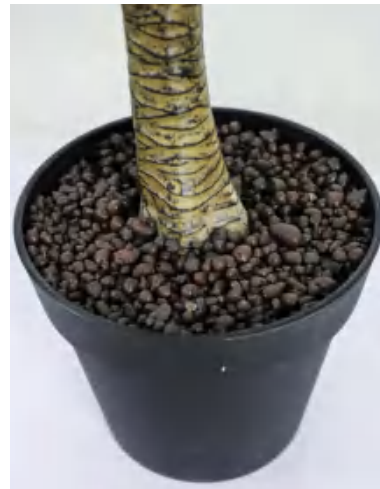

ARTIFICIAL DRACAENA PLANT

Artificial Dracaena Tree with Realistic Trunk -68.8"

Item No.: 15425031

Description

This artificial dracaena is crafted with PE leaves featuring a natural gradient from deep green to light. The brown trunk has textured uneven bark details and a natural curved shape, detachable for easy assembly adding tropical elegance.

Product Specification

- 175cm/68.8"
- Pot Size: H: 17cm/6.6". D: 20cm/7.8".
- PE leaves, white surface finish
- Gradient green shades, natural transition
- Brown trunk with textured bark
- Detachable trunk, easy to assemble
- Packing: 142*22*20cm
- Package Quantity: 2
- MOQ: 20pcs