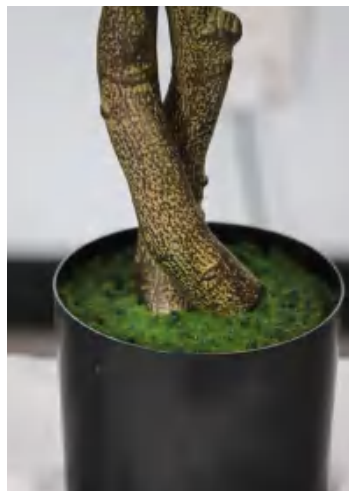

FAUX OLIVE TREE

Faux Olive Tree with Silk Leaves-70.8"

Item No.: 30825Y067

Description

This faux Olive tree features a detachable trunk for easy assembly, silk leaves with a weathered white-tip finish, realistic foam olive fruits, and a naturally textured trunk and perfect for indoor décor.

Product Specification

- Overall, 180cm/70.8" Tall
- Pot: 14.5cm/5.7" Tall x 17cm/6.6" Wide
- Silk Leaves & Weathered White-tipped Leaves
- Detachable Trunk Design
- Foam Fruits in Various Colors and Sizes
- Leaves firmly attached, not easy to fall off
- Textured trunk with natural color finish