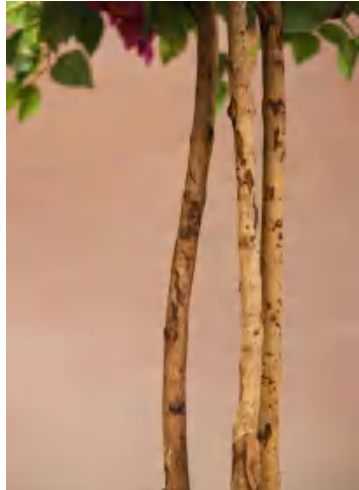

ARTIFICIAL BOUGAINVILLEA TREE

Bougainvillea Artificial Tree for Indoor 41.3"

Item No.: 198SR25-FFSJM-002

Description

Crafted to mimic real Bougainvillea blooms, our faux Bougainvillea trees feature lifelike flowers and dense foliage. UV-protected and weather-resistant, they're ideal for commercial landscapes or interiors.

Product Specification

- Overall, 105cm/41.3" Tall
- 3 Rods
- Silk Petals with White Floral Core
- True Trunk
- Umbrella-shaped
- Small Black Plastic Pot with Faux Soil Included
- Size and color can be customized.
- Packing: 105*16*16
- Packaging Rate: 2*0