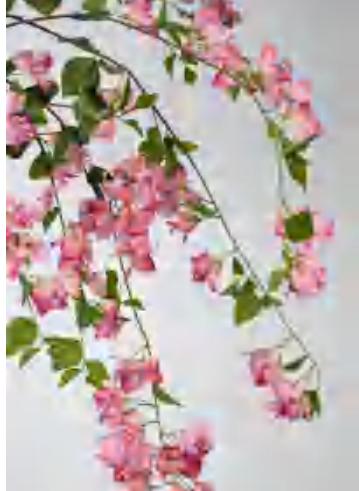

ARTIFICIAL BOUGAINVILLEA TREE

Artificial Bougainvillea Tree Indoor -75.5"

Item No.: 195YC196164

Description

Featuring gradient petals, varied leaf textures, and a natural drooping shape, this lifelike Bougainvillea tree includes a detachable trunk, bamboo support, and faux moss in a sleek white planter.

Product Specification

- Overall, 192cm/75.5"
- Pot: 12cm/4.7" Tall
- Rubberized Fabric Leaves
- Realistic Leaves in Various Sizes
- Gradient-colored Petals
- Detachable Trunk with Bamboo Reinforcement for Added Support
- Packing: 112*19*31
- Packaging Rate: 0*2
- MOQ: 200pcs