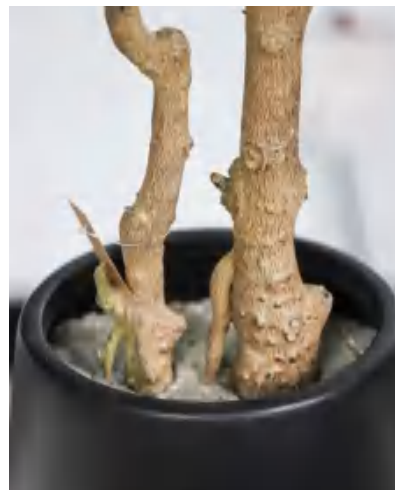

ARTIFICIAL MAPLE TREE

Artificial Maple Tree with Removable Trunk - 78.7"

14425006

Add seasonal warmth to your space with our Maple tree. This 200cm tall faux maple features silk leaves, natural bark texture, and a detachable three-part trunk system for easy transport and flexible installation.

- Overall, 200cm/78.7"
- Three-section detachable trunk
- Removable branches
- Two-tree combination (1 large + 1 small)
- Silk-printed Fabric Leaves
- Varied Leaf Sizes and Colors
- Realistic Bark Texture
- Packing: 70*36*20