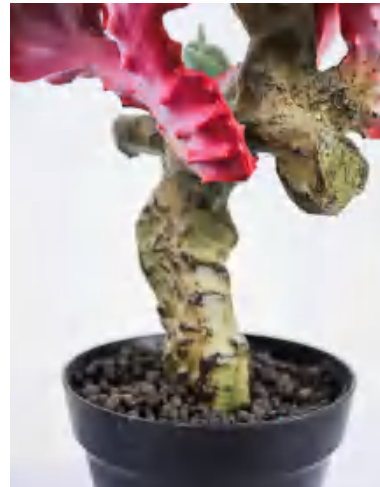

ARTIFICIAL CORAL CACTUS PLANT

Artificial Coral Cactus Plant in Pot -22.8"

Item No.: 15425036 15425037

Description

This artificial coral cactus plant features bold ruffled leaves in vibrant shades of pink, red, and green, perfectly mimicking the exotic look of euphorbia cristata. Each piece is crafted with realistic textures, a naturally curved trunk, and comes fixed in a black decorative pot.

Product Specification

- 58cm/22.8"
- Pot Size: H: 13cm/5.1". D: 16cm/6.3".
- PE leaves
- Realistic trunk with textured bark
- Small Black Plastic Pot Included
- Packing: 80*29*60cm
- Package Quantity: 4
- MOQ: 20pcs