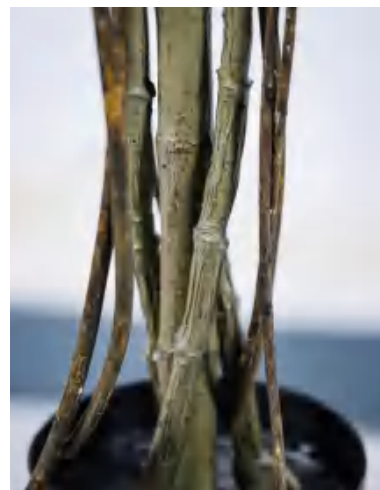

FAUX MONSTERA PLANT

Faux Monstera Plant with Black Planter -62.9"

Item No.: 14425015

Description

This artificial monstera plant is designed with deep green leaves in varied sizes for a natural appearance. Fixed with faux moss base, ideal for home, office, or event spaces.

Product Specification

- 160cm/62.9"
- Canopy width, 100cm/39.3"
- PE leaves
- Varied leaf sizes, deep green
- Thick trunk + 3 branches
- PU vines draping naturally
- Natural leaf-trunk connection
- Small Black Plastic Pot with Faux Moss Included
- MOQ: 52pcs