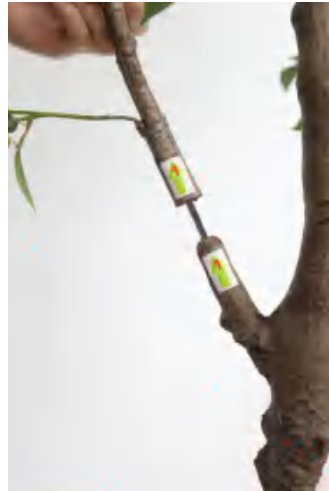

ARTIFICIAL FICUS TREE

Artificial Ficus Tree Fake Greenery Plant Home Office Decoration-82.6"

Item No.: 32526001

Description

Artificial ficus tree with layered leaves and a Realistically shaped crown. Detachable and easy to assemble, it brings quiet greenery and timeless elegance to home and office decor.

Product Specification

- Tall: 6.8ft /2.1m
- Pot: 6.6"/17cm Tall x 7"/18cm Wide
- Included small black plastic pot
- Rubber leaves
- Detachable trunk for easy assembly and transport
- Easy to wipe clean, customizable planters.
- Numbered arrow markers for easy installation
- Realistic transition at branch joints
- Packing: 135*40*20cm
- Packaging Rate: 1