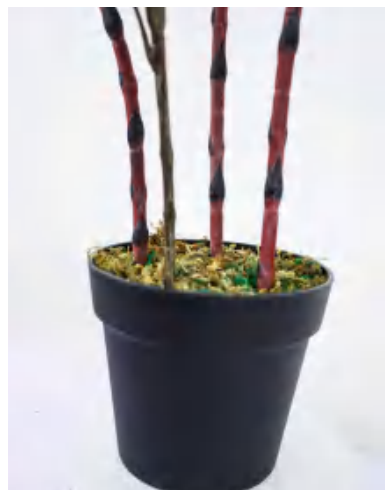

ARTIFICIAL NANDINA PLANT

Artificial Nandina Tree with Brown-Red Trunks -70.8"

Item No.: 15425025

Description

This artificial Nandina tree is crafted with PE leaves in varied sizes. The deep green veins and natural leaf arrangement create a lush appearance. Supported by four slender trunks, the structure mimics real growth for added authenticity.

Product Specification

- 180cm/70.8"
- Pot Size: H: 17cm/6.6". D: 20cm/7.8".
- PE leaves
- Mix of light and dark green foliage, variable sizes for realism
- Four slim trunks in dark brown with red tones and white highlights
- Packing: 205*40*20cm
- Package Quantity: 4
- MOQ: 24pcs