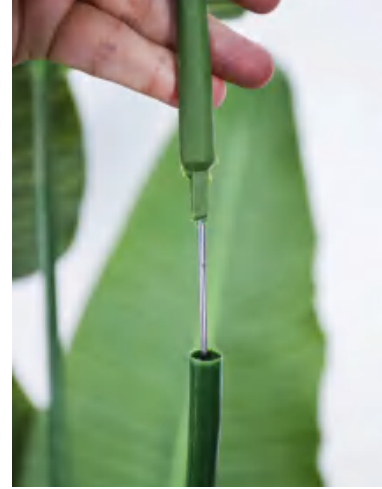

ARTIFICIAL TRAVELERS PALM TREE

Faux Travellers Tree -86.6"

Item No.: 15425001

Description

The PE hard plastic leaves have a natural curve that other materials can't replicate, with deep-pressed veins for a lifelike texture. The leaves are detachable for easy setup. Built for durability, this faux travellers tree can be made UV-resistant for outdoor use and fireproof.

Product Specification

- 220cm/86.6"
- Pot Size: H: 18cm/7". D: 24cm/9.4".
- Detachable PE hard plastic leaves
- Deep-pressed leaf veins
- Realistic hand-colored root
- Small Black Plastic Pot Included
- Packing: 160*27*25cm
- Package Quantity: 1
- MOQ: 20pcs