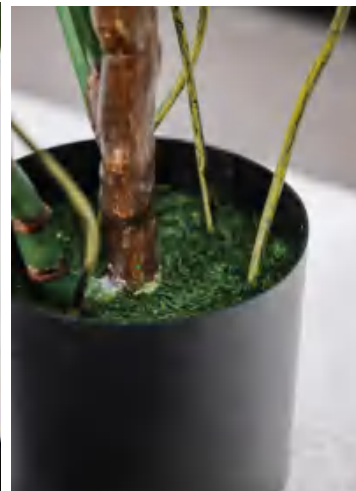

FAUX MONSTERA PLANT

High-quality Faux Monstera Plant -47.2"

Item No.: 111SGB-8

Description

This faux Monstera plant features high-quality fabric leaves with natural shapes and detailed withered stem edges. A textured, realistic trunk adds a lifelike tropical touch to interior spaces.

Product Specification

- 120cm/47.2"
- Rubberized Fabric Leaves
- Leaf Shapes with Natural Curves
- Realistic Withered Edging on Leaf Stems
- Realistic Trunk with Natural Texture
- Circle Pattern like Real Monstera Plant
- Size and color can be customized.