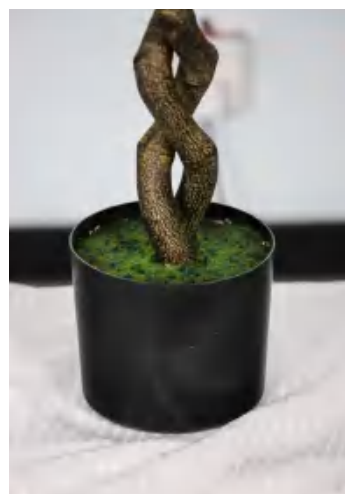

FAUX OLIVE TREE

Detachable Faux Olive Tree Potted-59"

Item No.: 30825Y068

Description

This faux Olive tree features a detachable trunk for easy assembly, silk leaves with a weathered white-tip finish, realistic foam olive fruits, and a naturally textured trunk and perfect for indoor décor.

Product Specification

- Overall, 150cm/59" Tall
- Pot: 14.5cm/5.7" Tall x 17cm/6.6" Wide
- Silk Leaves & Weathered White-tipped Leaves
- Detachable Trunk Design
- Foam Fruits in Various Colors and Sizes
- Spiral-shaped Trunk
- Textured Trunk with Natural Color Finish
- Small Black Plastic Pot with Faux Moss
- Packing: 165*34*18
- Packaging Rate: 0*4