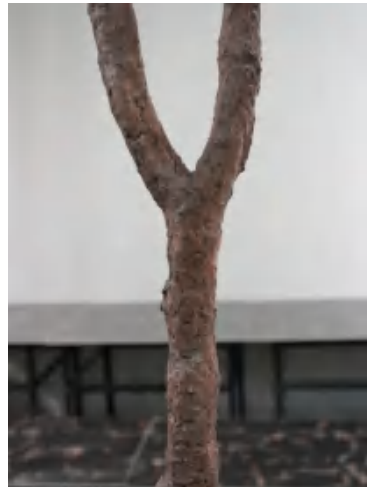

ARTIFICIAL STAR BLOSSOM TREE

Artificial Star Blossom Tree with Pink Flowers-55.1"

Item No.: 158A3014-140-B

Description

This 1.4m artificial star blossom tree brings a soft and elegant floral touch to indoor spaces. Made of PE, fabric, and iron wire, it features delicate pink blossoms, a natural-looking trunk, and a detachable design for convenient setup and shipping.

Product Specification

- Tall: 55.1"/140cm
- Material: PE, fabric, iron wire
- Natural-looking trunk
- Elegant floral style
- Detachable design
- Package Quantity: 1
- Packing: 151 * 28 * 28 cm
- MOQ: 10 pcs