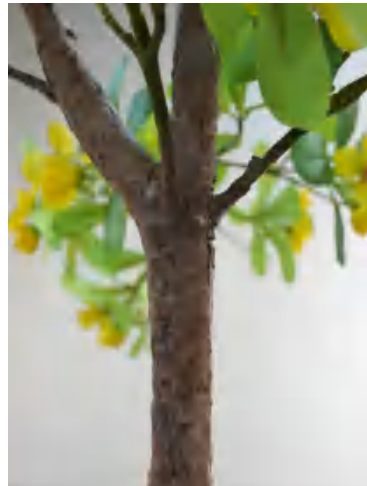

Product Specification

- Tall: 39.3"/100cm
- Material: PE, fabric, iron wire
- Soft natural appearance
- Package Quantity: 1
- Packing: 151 * 28 * 28 cm
- MOQ: 10 pcs

Artificial Blooming Flower Tree With Yellow Flowers-53.1"