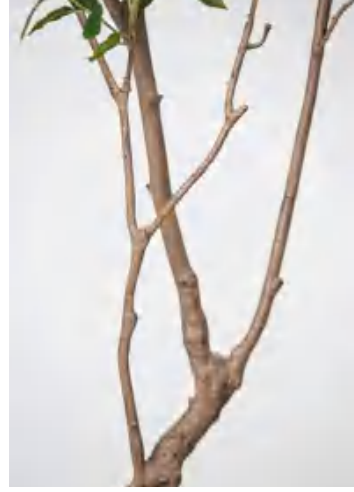

ARTIFICIAL FICUS TREE

Artificial Ficus Tree with Textured Trunk-82.6"

Item No.: 19025002

Description

This lifelike artificial Ficus tree features rubberized fabric shaped leaves with vivid veins, a textured trunk with refined coloring, and a custom root design. Perfect for commercial and indoor decoration.

Product Specification

- Overall, 210cm/82.6" Tall
- Rubberized Fabric Leaves
- Natural-looking Textured Trunk
- Unique Custom-designed Root Base
- Durable structure ideal for indoor & commercial use
- Small Black Plastic Pot with Faux Moss