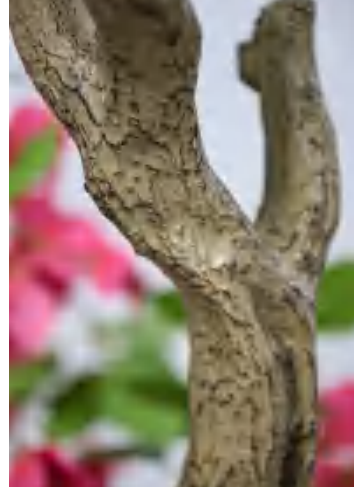

ARTIFICIAL BOUGAINVILLEA TREE

Bougainvillea Artificial Tree Potted-55.1"

Item No.: 19125002-FU

Description

Bring vibrant, tropical charm indoors with this lifelike faux Bougainvillea tree, featuring richly colored blooms and natural-looking leaves.

Perfect for corners, entryways, or patios, it stays lush without water.

Product Specification

- Overall, 140cm/55.1" Tall
- Pot, 14cm/5.51" Tall x 17cm/6.6" Wide
- Leaves in Rubber Silk
- Detachable Trunk
- Clear Texture & Natural Design Trunk
- Size and color can be customized.
- Packing: 105*45*23
- MOQ: 100