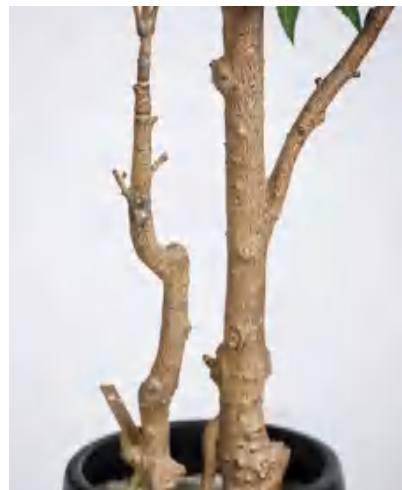

ARTIFICIAL MAPLE TREE

Artificial Maple Tree with Removable Trunk - 78.7"

14425006

Add seasonal warmth to your space with our Maple tree. This 200cm tall faux maple features silk leaves, natural bark texture, and a detachable three-part trunk system for easy transport and flexible installation.

- Overall, 200cm/78.7"
- Three-section detachable trunk
- Removable branches
- Two-tree combination (1 large + 1 small)
- Silk-printed Fabric Leaves
- Varied Leaf Sizes and Colors
- Realistic Bark Texture
- Packing: 70*36*20