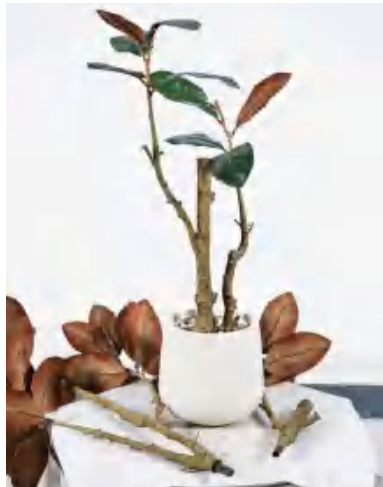

Artificial Magnolia Flower Tree in Pot -70.8"

Item No.: 14425020

Description

Lifelike artificial magnolia flower tree with rubber foliage. Features natural bark texture, detachable 3-section trunk, and realistic curved roots for a true-to-life look. Adjustable height from 180cm to 160cm for versatile placement.

Product Specification

- 185cm/70.8"
- Rubber leaves
- Varied leaf sizes
- Detachable three-section trunk
- Realistic, textured trunk surface
- Small Black Plastic Pot Included
- Packing: 90*36*20cm
- Package Quantity: 4
- MOQ: 52pcs