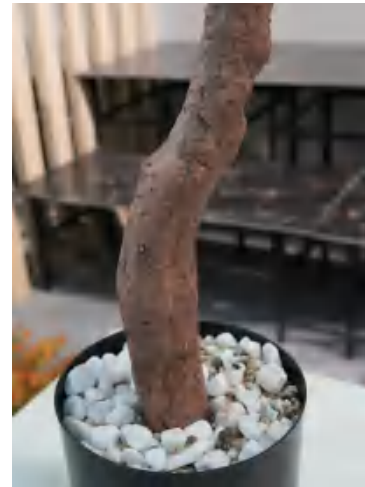

SUMAC ARTIFICIAL POTTED TREE

Sumac Artificial Potted Tree- 51.1"

Item No.: 158B2012-130

Description

This 1.3m Sumac artificial potted tree brings a full and lively green accent to indoor decoration. Made of PE, fabric, and iron wire, it features layered foliage, a natural trunk shape, and a detachable structure for convenient setup and shipping.

Product Specification

- Tall: 51.1"/130cm
- Material: PE, fabric, iron wire
- Layered green foliage
- Natural trunk shape
- Lively decorative look
- Detachable design
- Package Quantity: 1
- Packing: 151 * 28 * 28 cm
- MOQ: 10 pcs