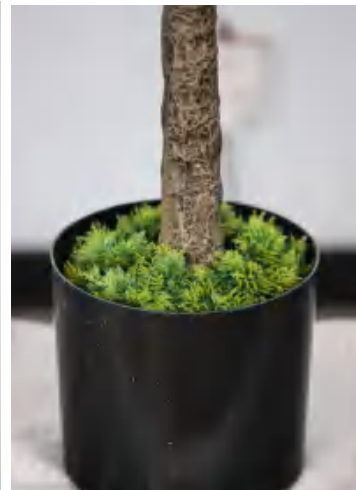

ARTIFICIAL BOUGAINVILLEA TREE

Realistic Faux Bougainvillea Tree-75.1"

Item No.: 30824P0441-1

Description

This faux Bougainvillea tree features soft rubber leaves and blossoms, a lifelike textured trunk, detachable design, and faux moss-covered pot base—perfect for realistic indoor or outdoor floral displays.

Product Specification

- Overall, 191cm/75.1" Tall
- Pot: 17cm/6.6" Tall x 19cm/7.4" Wide
- Rubber Leaves and Petals
- Detachable Trunk
- Lifelike appearance, great for indoor/outdoor décor
- Small Black Plastic Pot with Faux Moss
- Size and color can be customized.
- Packing: 27.3*27.3*193
- Packaging Rate: 0*1